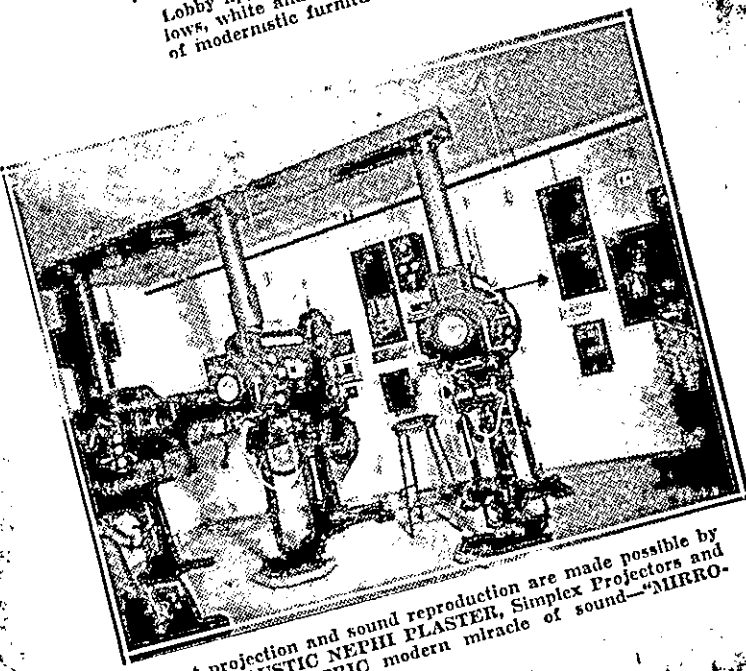

Perfect projection and sound reproduction are made possible by SUPER ACOUSTIC NEPH PLASTER, Simplex Projectors and WESTERN ELECTRIC modern miracle of sound—"MIRRO-PHONIO."